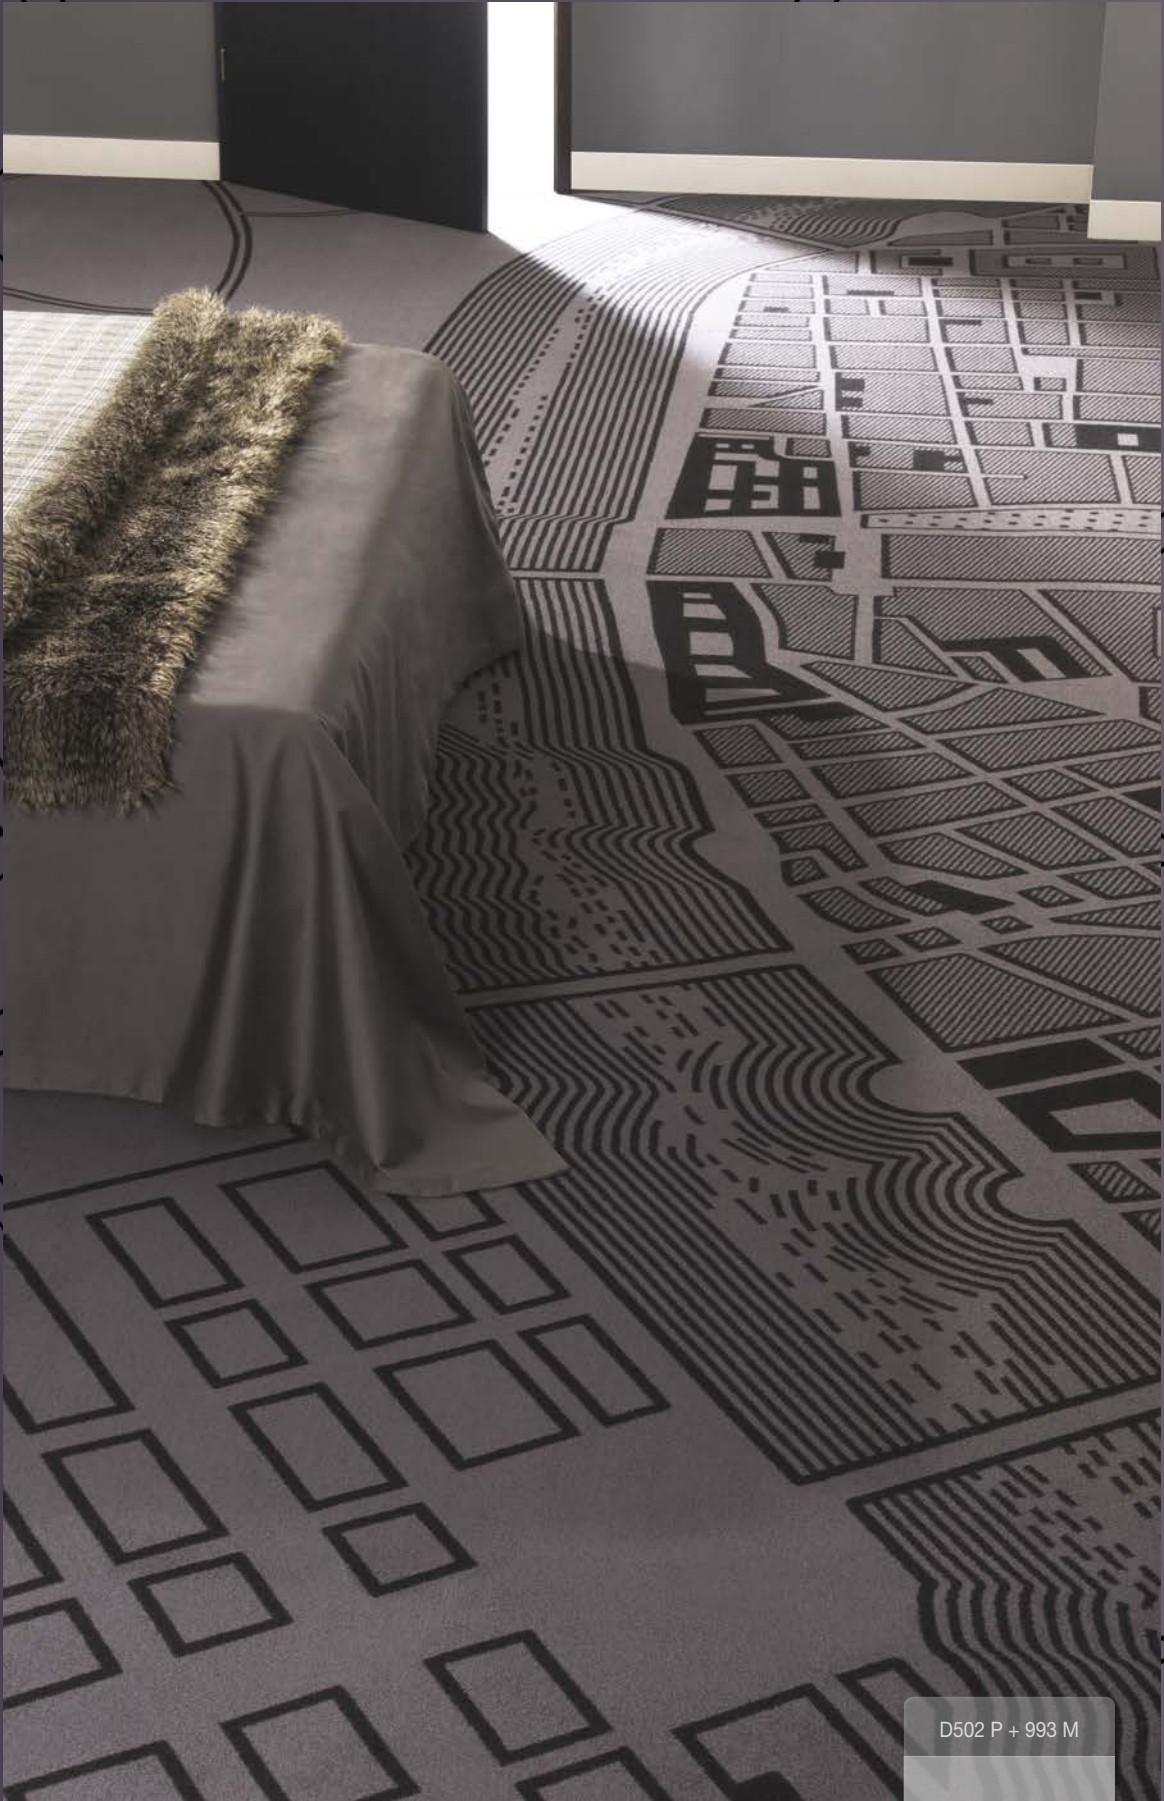

D502 P + 993 M