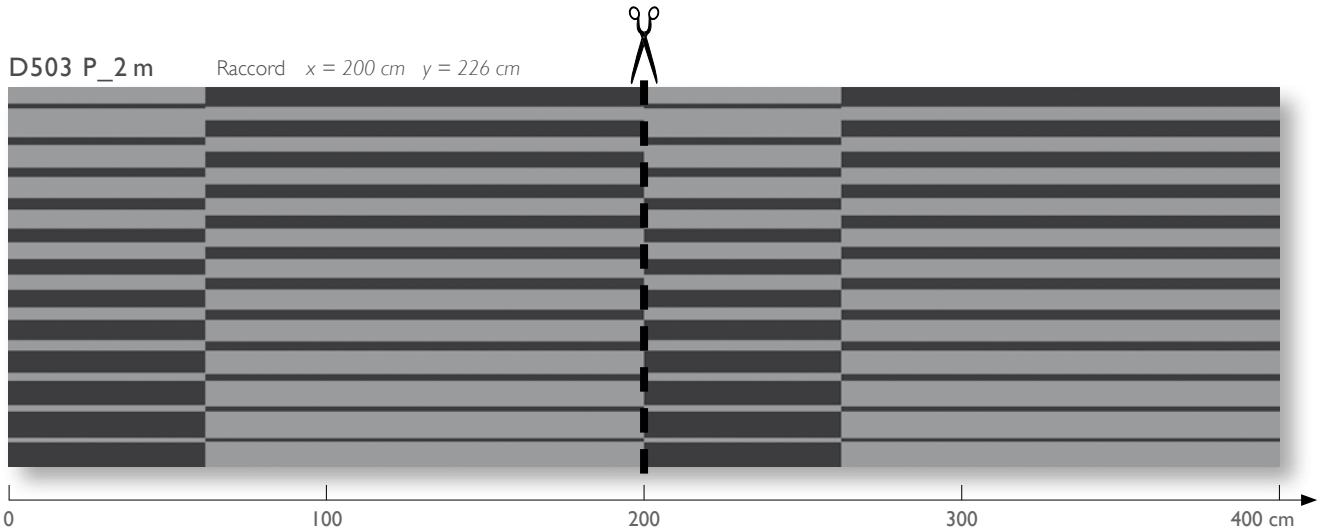

GRAPHIC CREATION

Conquering Space

La Conquête de l'Espace

D502 P + 993 M

GRAPHIC CREATION

D503 P + 886 K

GRAPHIC CREATION

Conquering Space