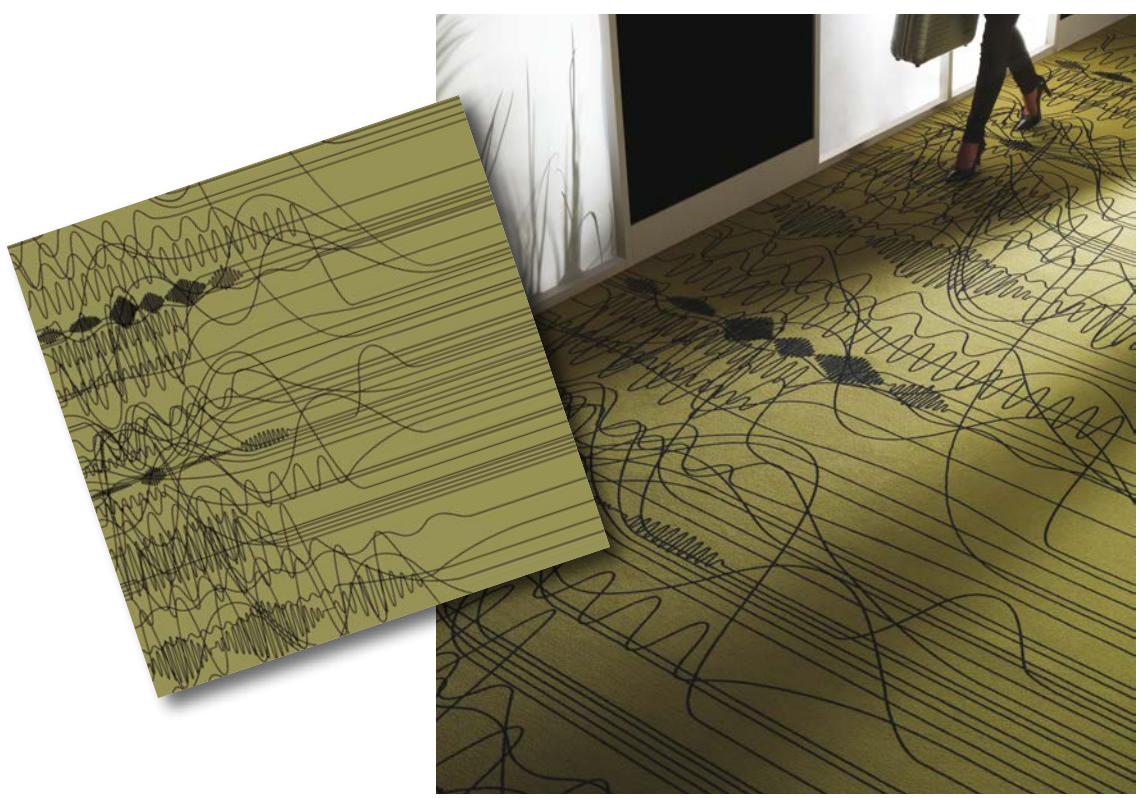

Duo gives you the original touch you seek.

Duo uses a high-performance textile fabric, which gives you reassurance that you've made the right choice.

D500 N + 920 M

GRAPHIC CREATION

D502 P + 735 J

D502 P_2 m Raccord $x = 200 \text{ cm}$ $y = 774 \text{ cm}$