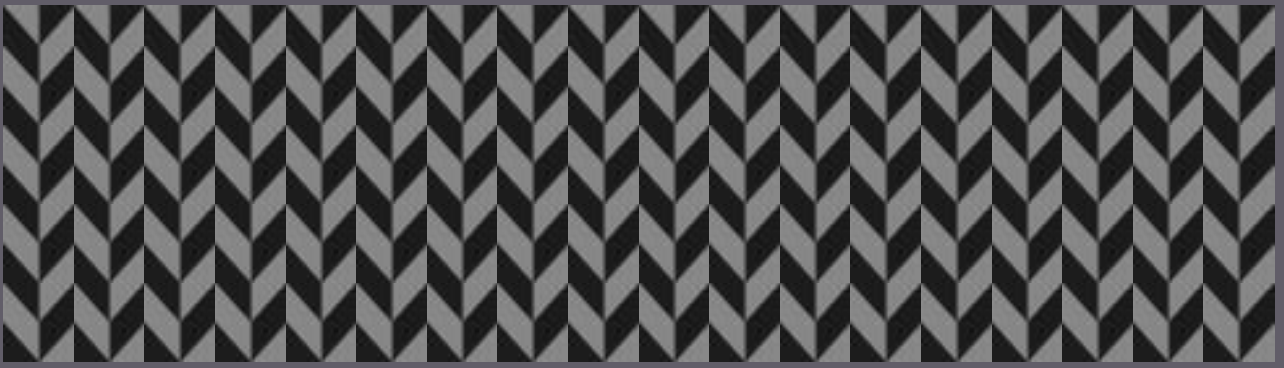

D253 P page 54